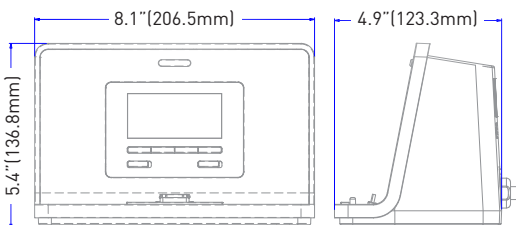

Safety and Regulatory Certifications

- cTUVus to ANSI/UL 60065 & CAN/CSA Std. 22.2 No. 60065
- IECCE CB Scheme 60065
- FCC, CE, CCC

Android is a trademark of Google Inc. Mac and Mac OS are trademarks of Apple Inc. Windows is a registered trademark of Microsoft Corporation in the United States and other countries.

G-LINK
Connect to your World

For more information:
800-679-9711
480-464-8101
glinkconnect.com