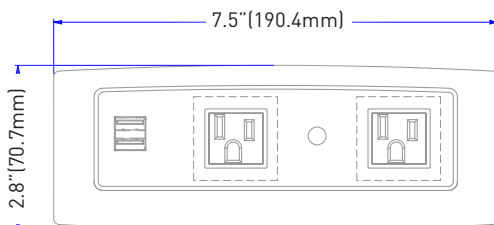

Essentials Desktop