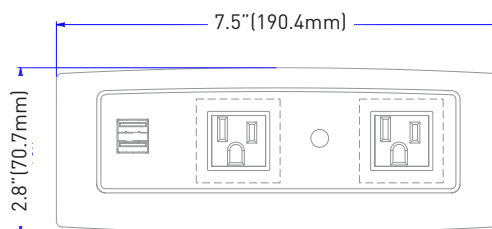

Essentials Wall Mount

GLINK
Connect to your World

For more information:
800-679-9711
480-464-8101
glinkconnect.com