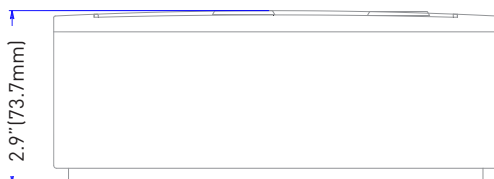

Essentials Desktop