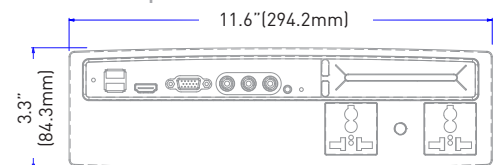

Safety and Regulatory Certifications

- cTUVus to ANSI/UL 60065 & CAN/CSA Std. 22.2 No. 60065
- IECCE CB Scheme 60065
- FCC, CE, CCC

GLINK
Connect to your World

For more information:
800-679-9711
480-464-8101
glinkconnect.com